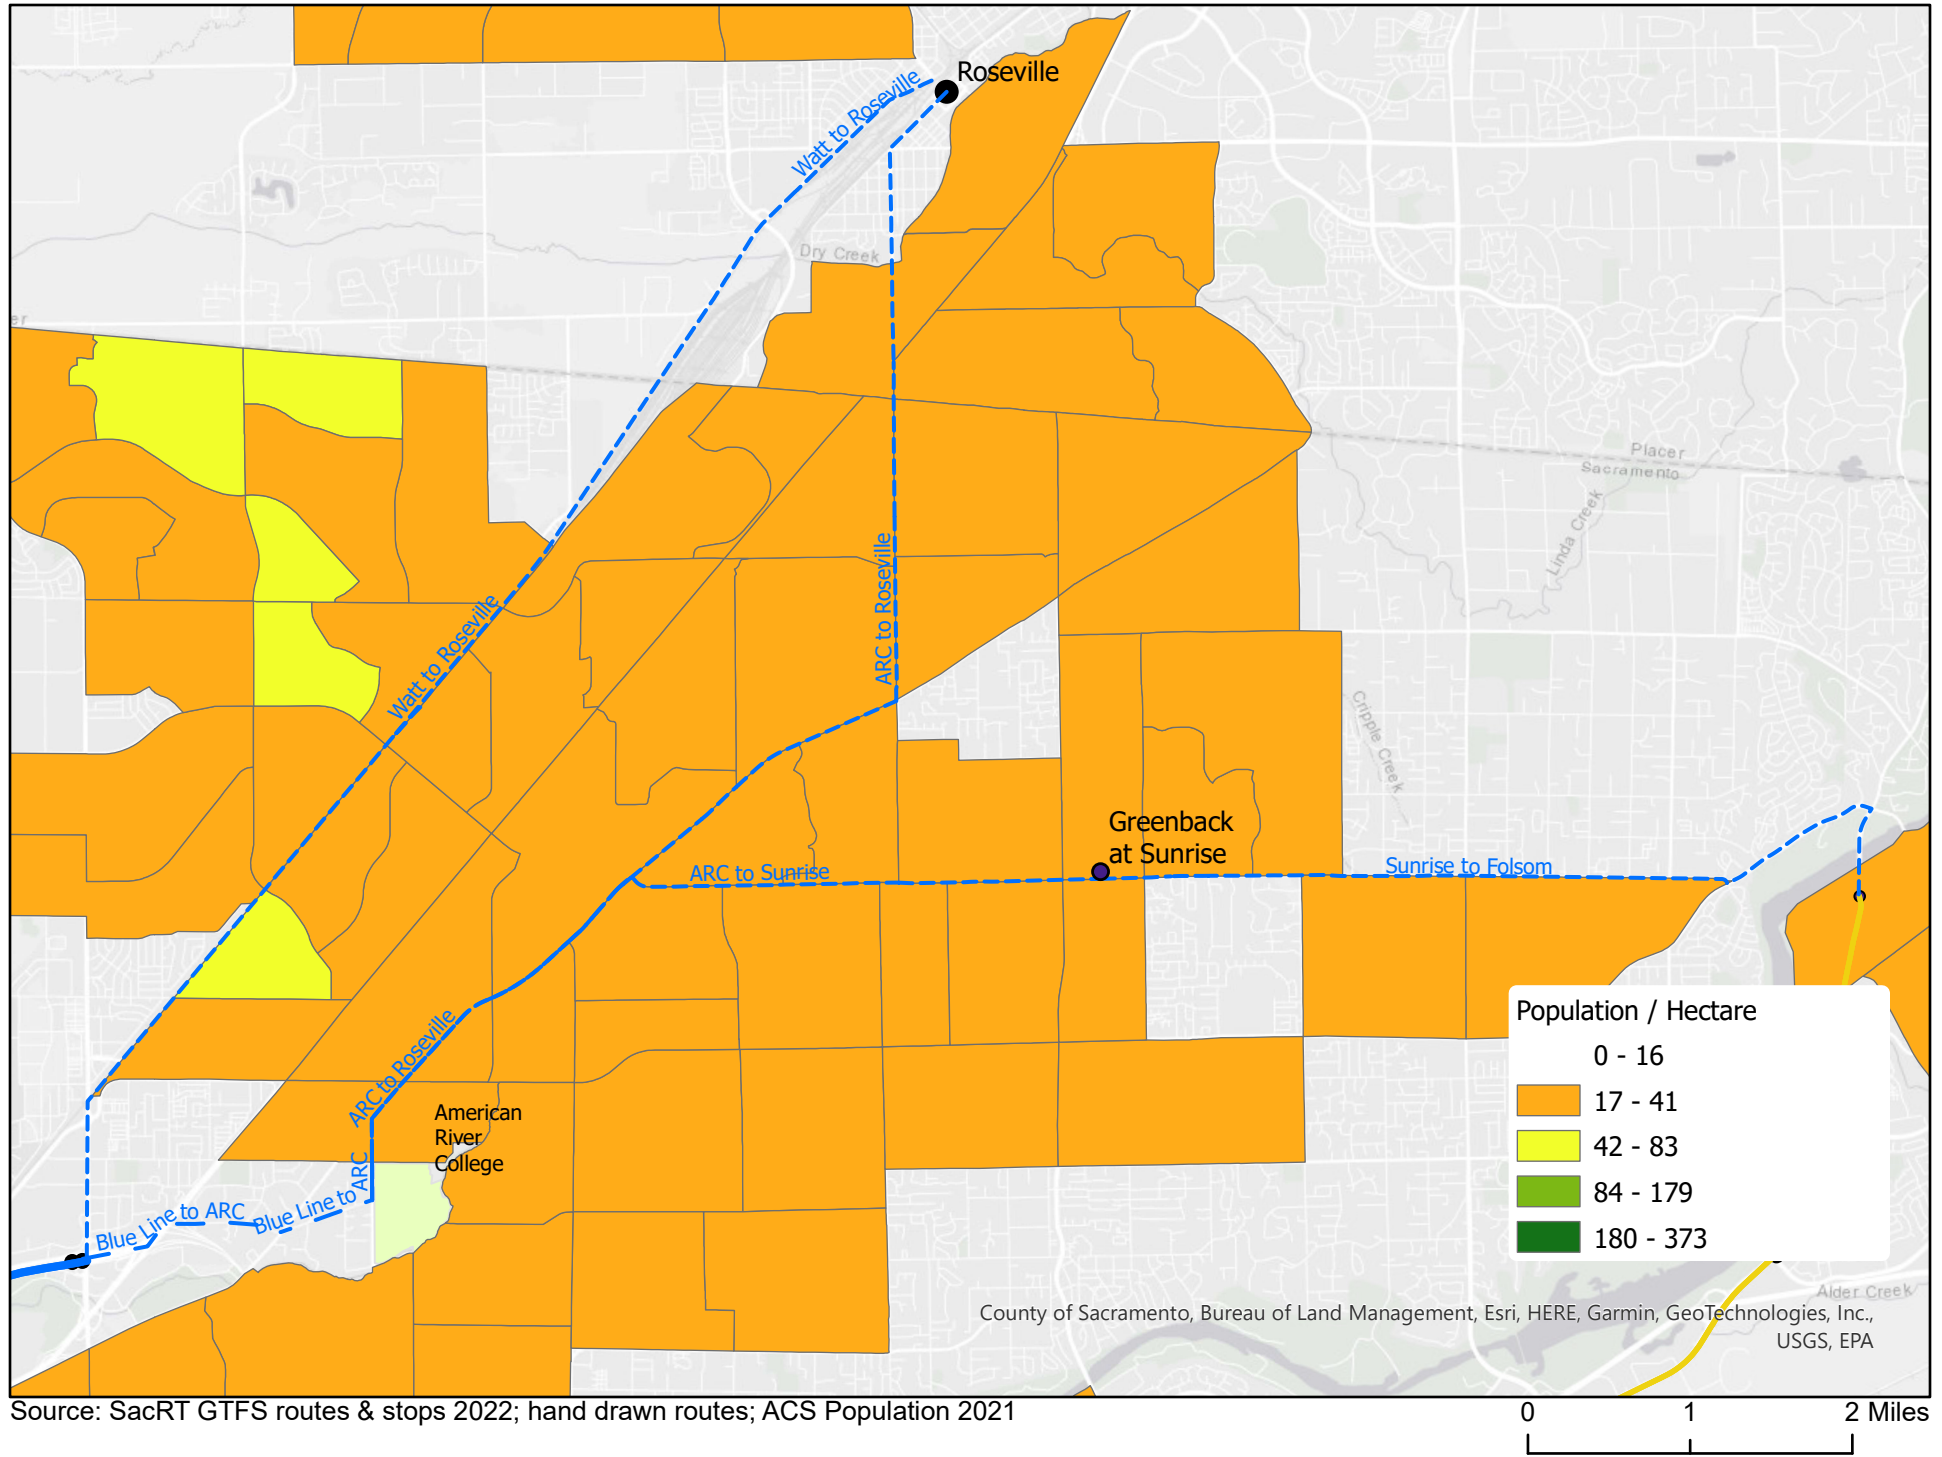

SacRT Blue Line Northeast Extensions

Source: SacRT GTFS routes & stops 2022; hand drawn routes; ACS Population 2021