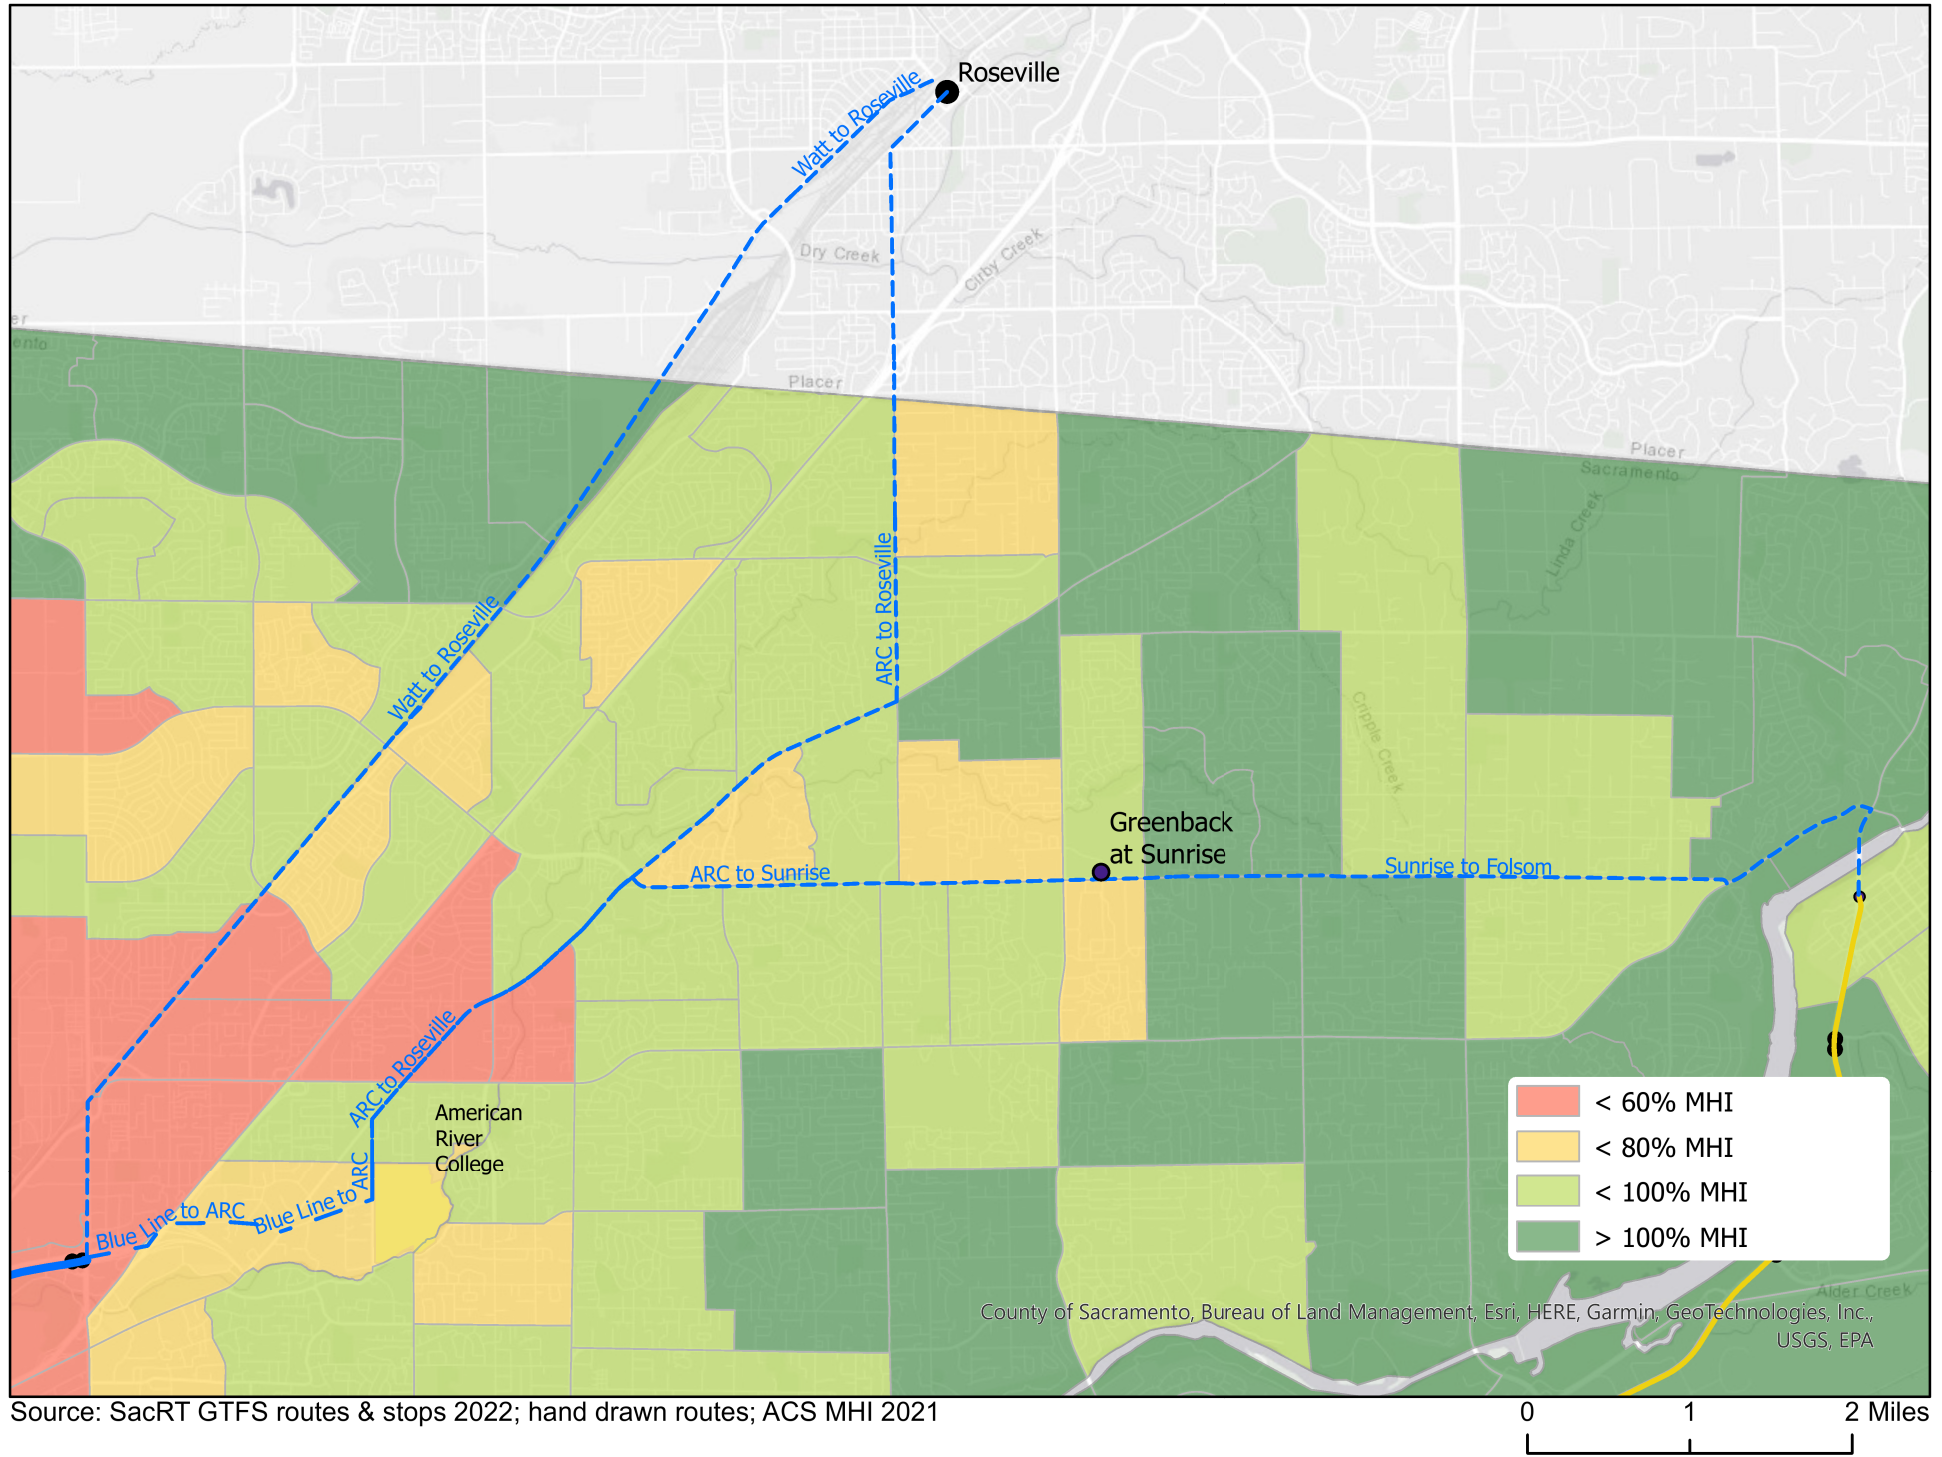

SacRT Blue Line Northeast Extensions

Source: SacRT GTFS routes & stops 2022; hand drawn routes; ACS MHI 2021

0 1 2 Miles