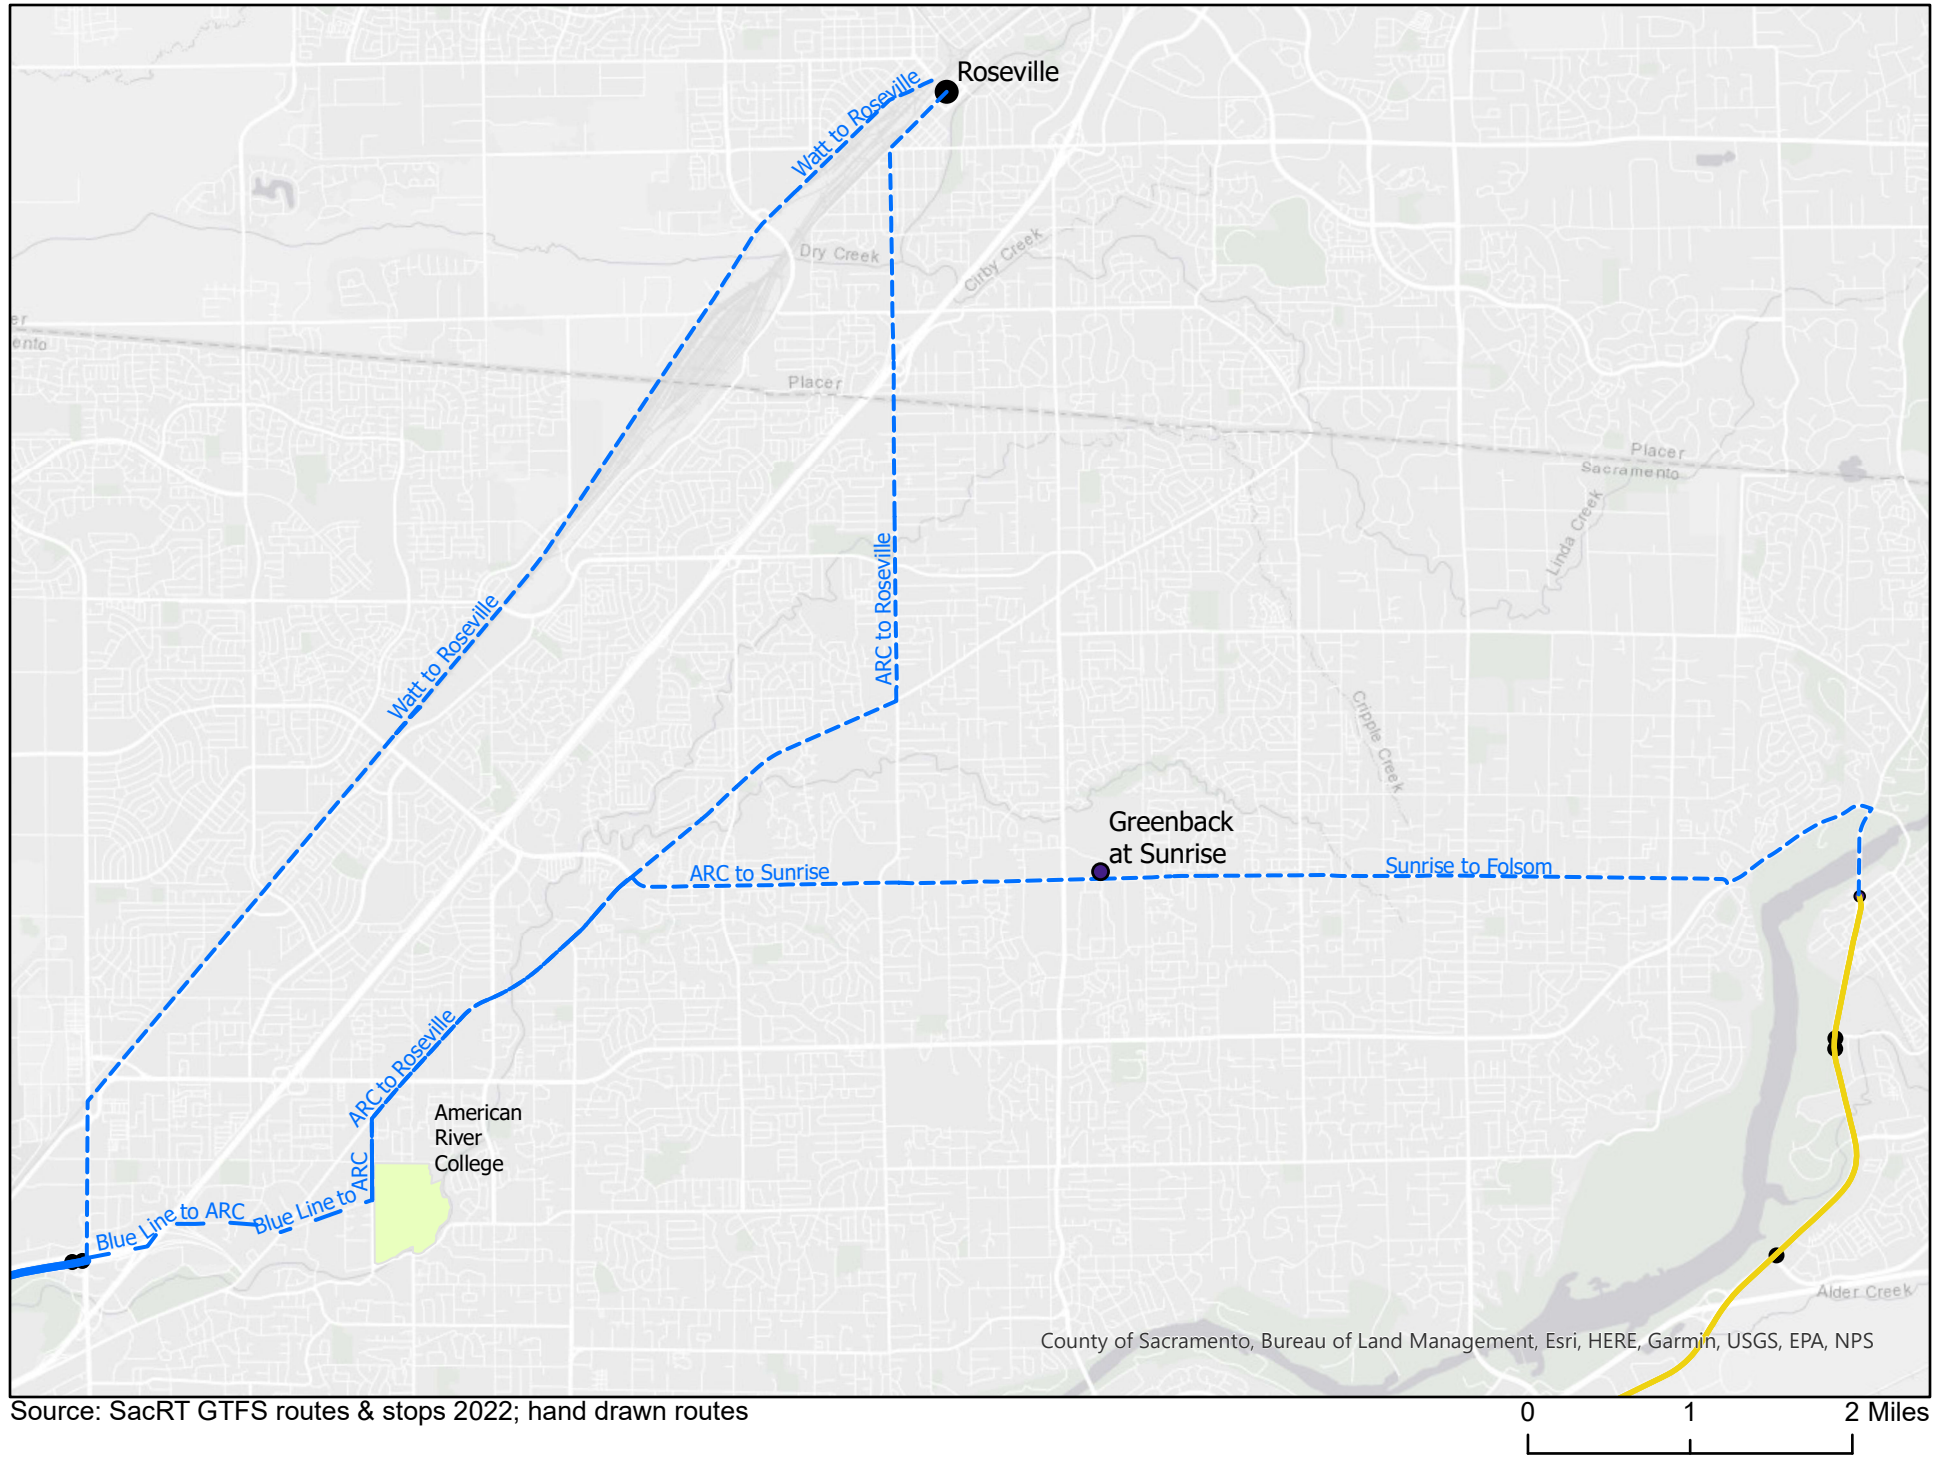

SacRT Blue Line Northeast Extensions

Source: SacRT GTFS routes & stops 2022; hand drawn routes

0 1 2 Miles